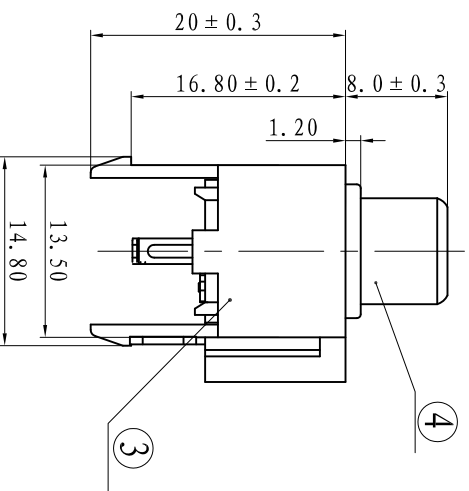

ALLOWANCE	
UNDER 3	± 0.1
3 TO 6	± 0.15
6 TO 15	± 0.2
15 TO 50	± 0.25
50 OVER	± 0.3

仅供参考

6	TERMINAL-B	BRASS t=0.6	1	CuSn PLATED
5	TERMINAL-A	BRASS t=0.4	1	CuSn PLATED
4	SOCKET	BRASS t=0.36	1	CuSn PLATED
3	COVER	ABS	1	BLACK
2	WASHER	PBT	1	YELLOW
1	HOUSE	ABS	1	WHITE
NO:	PART NAME	MATERIAL	QTY	FINISHING

MODEL NO: RCA-128
TYPE: RCA JACK
MATERIAL NO:

ALLOWANCE:
UNIT: mm
SCALE:

DRAWN BY:
CHECKED BY:
APPROVED BY:

PROJECTION

ZHENGWEI INDUSTRY (HK) CO., LIMITED