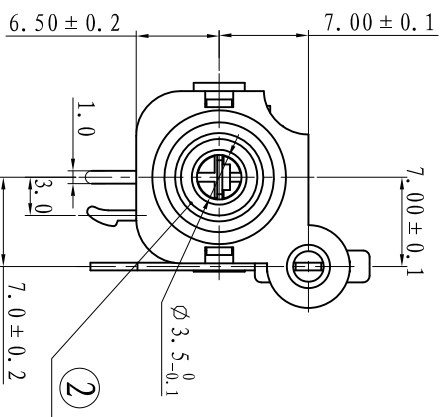

ALLOWANCE	
UNDER 3	± 0.1
3 TO 6	± 0.15
6 TO 15	± 0.2
15 TO 50	± 0.25
50 OVER	± 0.3

仅供参考

6	TERMINAL-B	BRASS t=0.6	1	CuSn PLATED
5	TERMINAL-A	BRASS t=0.4	1	CuSn PLATED
4	SOCKET	BRASS t=0.36	1	CuSn PLATED
3	COVER	ABS	1	BLACK
2	WASHER	PBT	1	YELLOW
1	HOUSE	ABS	1	WHITE
NO:	PART NAME	MATERIAL	QTY	FINISHING

MODEL NO: RCA-128
TYPE: RCA JACK
MATERIAL NO:

ALLOWANCE:
UNIT: mm
SCALE:

DRAWN BY:
CHECKED BY:
APPROVED BY:

PROJECTION

ZHENGWEI INDUSTRY (HK) CO., LIMITED