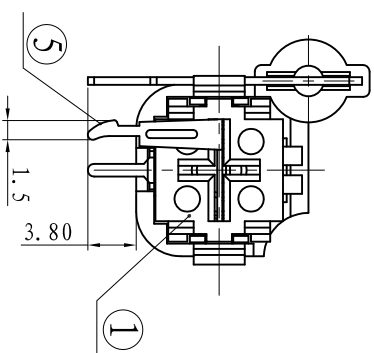

ALLOWANCE	
UNDER 3	± 0.1
3 TO 6	± 0.15
6 TO 15	± 0.2
15 TO 50	± 0.25
50 OVER	± 0.3

仅供参考

6	TERMINAL-B	BRASS t=0.6	1	CuSn PLATED
5	TERMINAL-A	BRASS t=0.4	1	CuSn PLATED
4	SOCKET	BRASS t=0.36	1	CuSn PLATED
3	COVER	ABS	1	BLACK
2	WASHER	PBT	1	YELLOW
1	HOUSE	ABS	1	WHITE
NO:	PART NAME	MATERIAL	QTY	FINISHING

MODEL NO: RCA-128
TYPE: RCA JACK
MATERIAL NO:

ALLOWANCE:
UNIT: mm
SCALE:

DRAWN BY:
CHECKED BY:
APPROVED BY:

PROJECTION

ZHENGWEI INDUSTRY (HK) CO., LIMITED