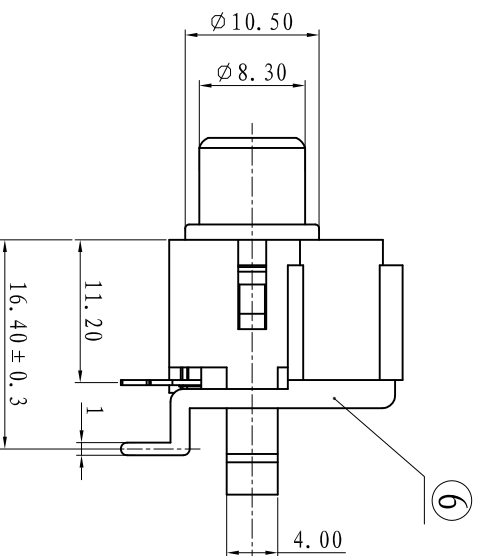

ALLOWANCE	
UNDER 3	± 0.1
3 TO 6	± 0.15
6 TO 15	± 0.2
15 TO 50	± 0.25
50 OVER	± 0.3

仅供参考

6	TERMINAL-B	BRASS t=0.6	1	CuSn PLATED
5	TERMINAL-A	BRASS t=0.4	1	CuSn PLATED
4	SOCKET	BRASS t=0.36	1	CuSn PLATED
3	COVER	ABS	1	BLACK
2	WASHER	PBT	1	YELLOW
1	HOUSE	ABS	1	WHITE
NO:	PART NAME	MATERIAL	QTY	FINISHING

MODEL NO: RCA-128
TYPE: RCA JACK
MATERIAL NO:

ALLOWANCE:
UNIT: mm
SCALE:

DRAWN BY:
CHECKED BY:
APPROVED BY:

PROJECTION

ZHENGWEI INDUSTRY (HK) CO., LIMITED