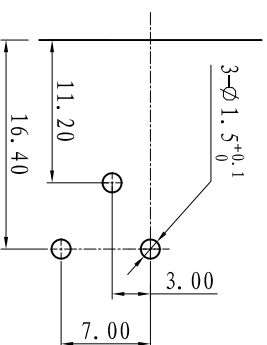

ALLOWANCE	
UNDER 3	± 0.1
3 TO 6	± 0.15
6 TO 15	± 0.2
15 TO 50	± 0.25
50 OVER	± 0.3

仅供参考

6	TERMINAL-B	BRASS t=0.6	1	CuSn PLATED
5	TERMINAL-A	BRASS t=0.4	1	CuSn PLATED
4	SOCKET	BRASS t=0.36	1	CuSn PLATED
3	COVER	ABS	1	BLACK
2	WASHER	PBT	1	YELLOW
1	HOUSE	ABS	1	WHITE
NO:	PART NAME	MATERIAL	QTY	FINISHING

MODEL NO: RCA-128
TYPE: RCA JACK
MATERIAL NO:

ALLOWANCE:
UNIT: mm
SCALE:

DRAWN BY:
CHECKED BY:
APPROVED BY:

PROJECTION

ZHENGWEI INDUSTRY (HK) CO., LIMITED